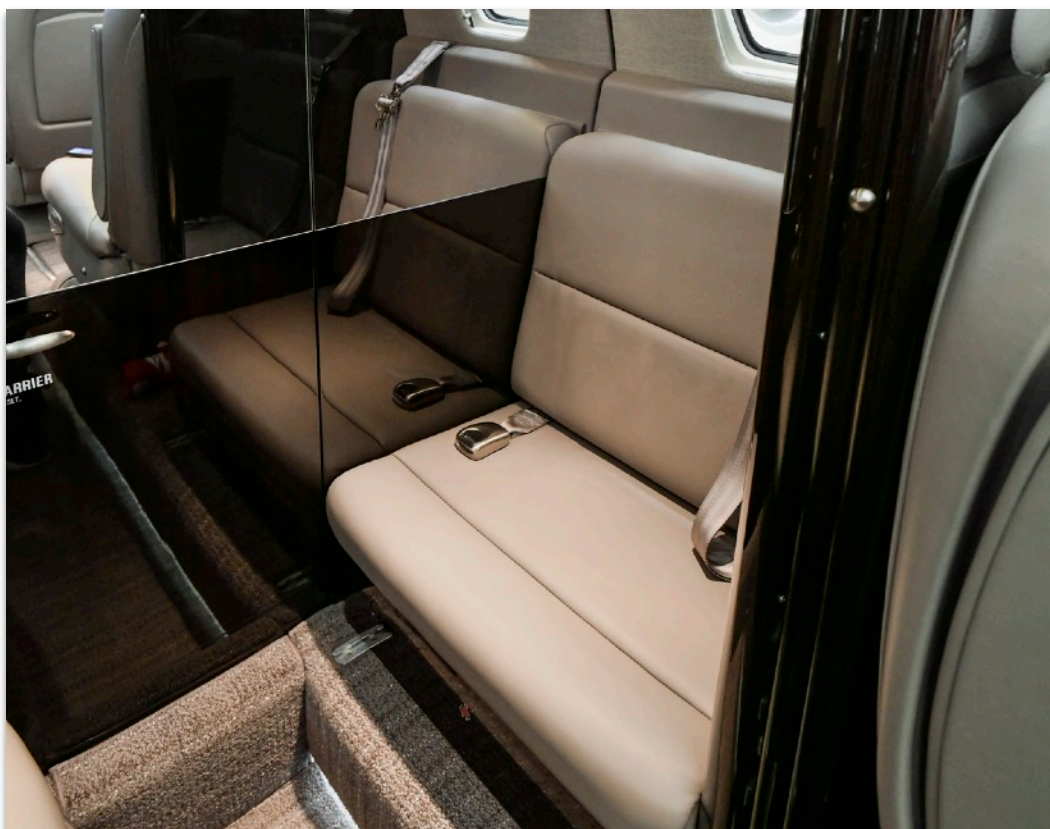

Jet AVIVA
LIFE IS SHORT. FLY A JET.

CITATION XLS+ SN 560-6266